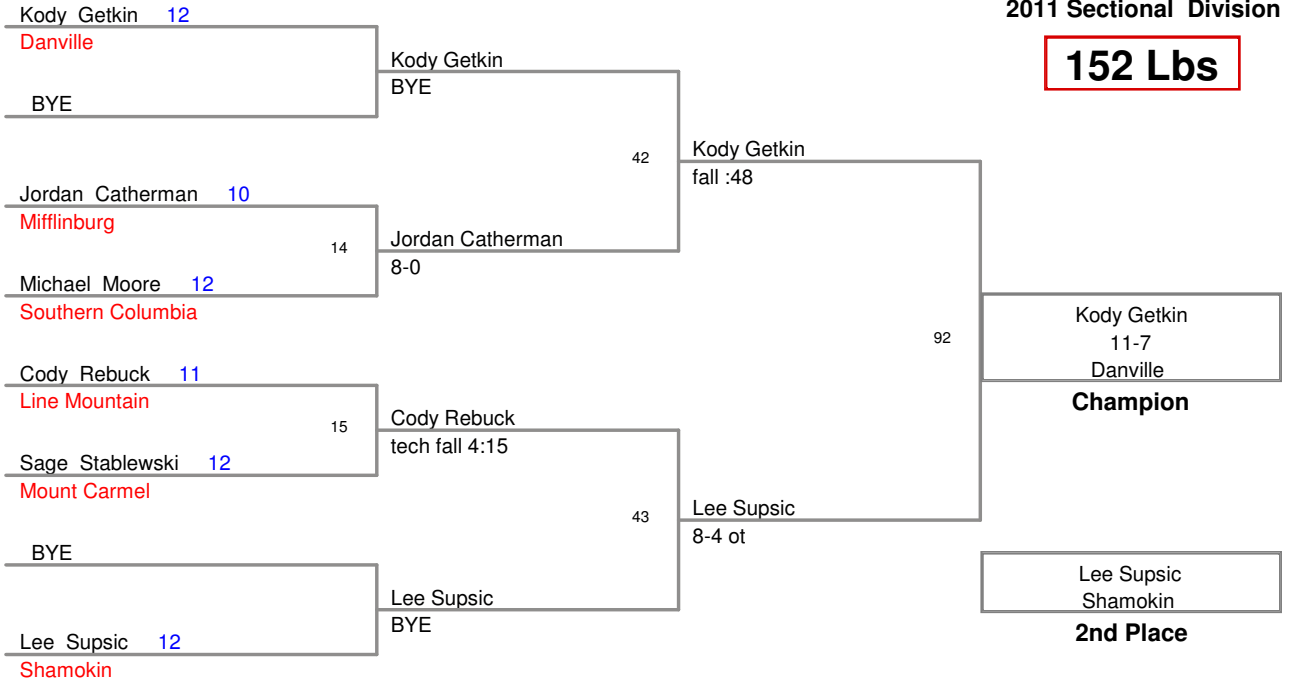

2011 Sectional Tournaments  
 2011 Sectional Division

**103 Lbs**

2011 Sectional Tourney  
2011 Sectional Division

**112 Lbs**

2011 Sectional Tourney  
2011 Sectional Division

**119 Lbs**

2011 Sectional Tourney  
2011 Sectional Division

**125 Lbs**

2011 Sectional Tourney  
2011 Sectional Division

**130 Lbs**

2011 Sectional Tourney  
2011 Sectional Division

**135 Lbs**

2011 Sectional Tourney  
2011 Sectional Division

**140 Lbs**

2011 Sectional Tourney  
2011 Sectional Division

**145 Lbs**

2011 Sectional Tourney  
2011 Sectional Division

**152 Lbs**

2011 Sectional Tourney  
2011 Sectional Division

**160 Lbs**

2011 Sectional Tourney  
2011 Sectional Division

**171 Lbs**

2011 Sectional Tourney  
2011 Sectional Division