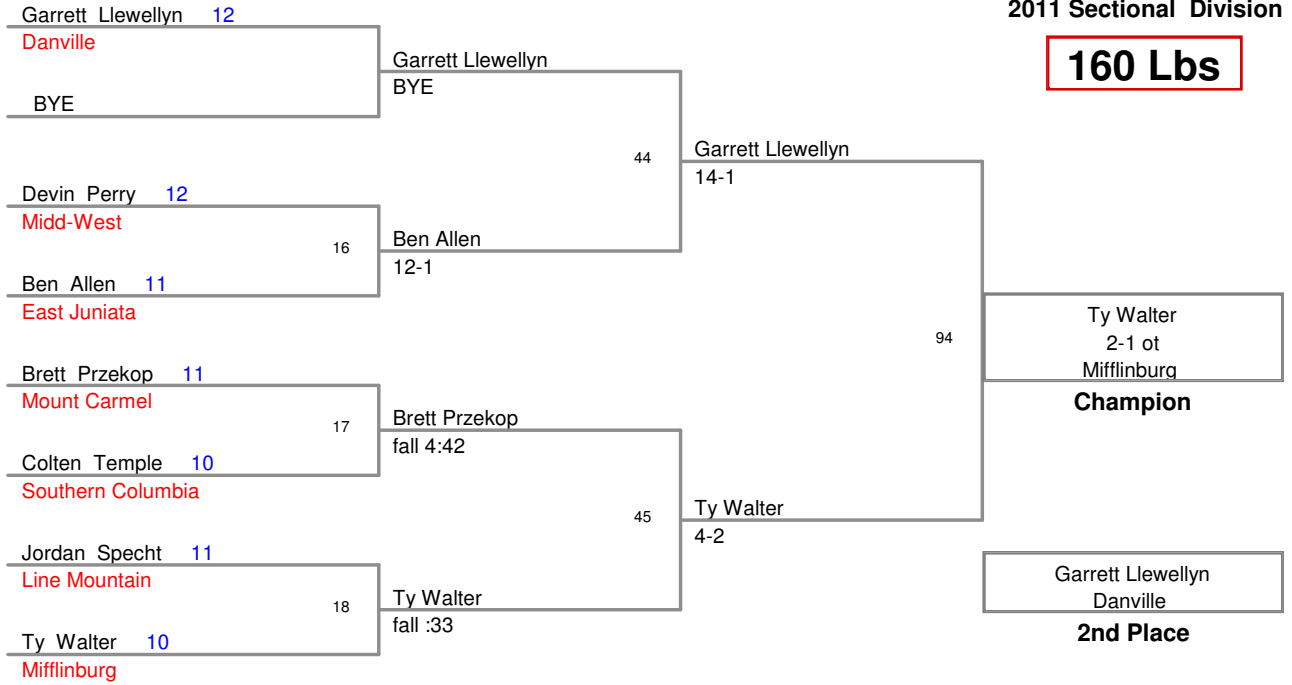

**145 Lbs**

2011 Sectional Tourney  
2011 Sectional Division

**152 Lbs**

2011 Sectional Tourney  
2011 Sectional Division

**160 Lbs**

2011 Sectional Tourney  
2011 Sectional Division

**171 Lbs**

2011 Sectional Tourney  
2011 Sectional Division